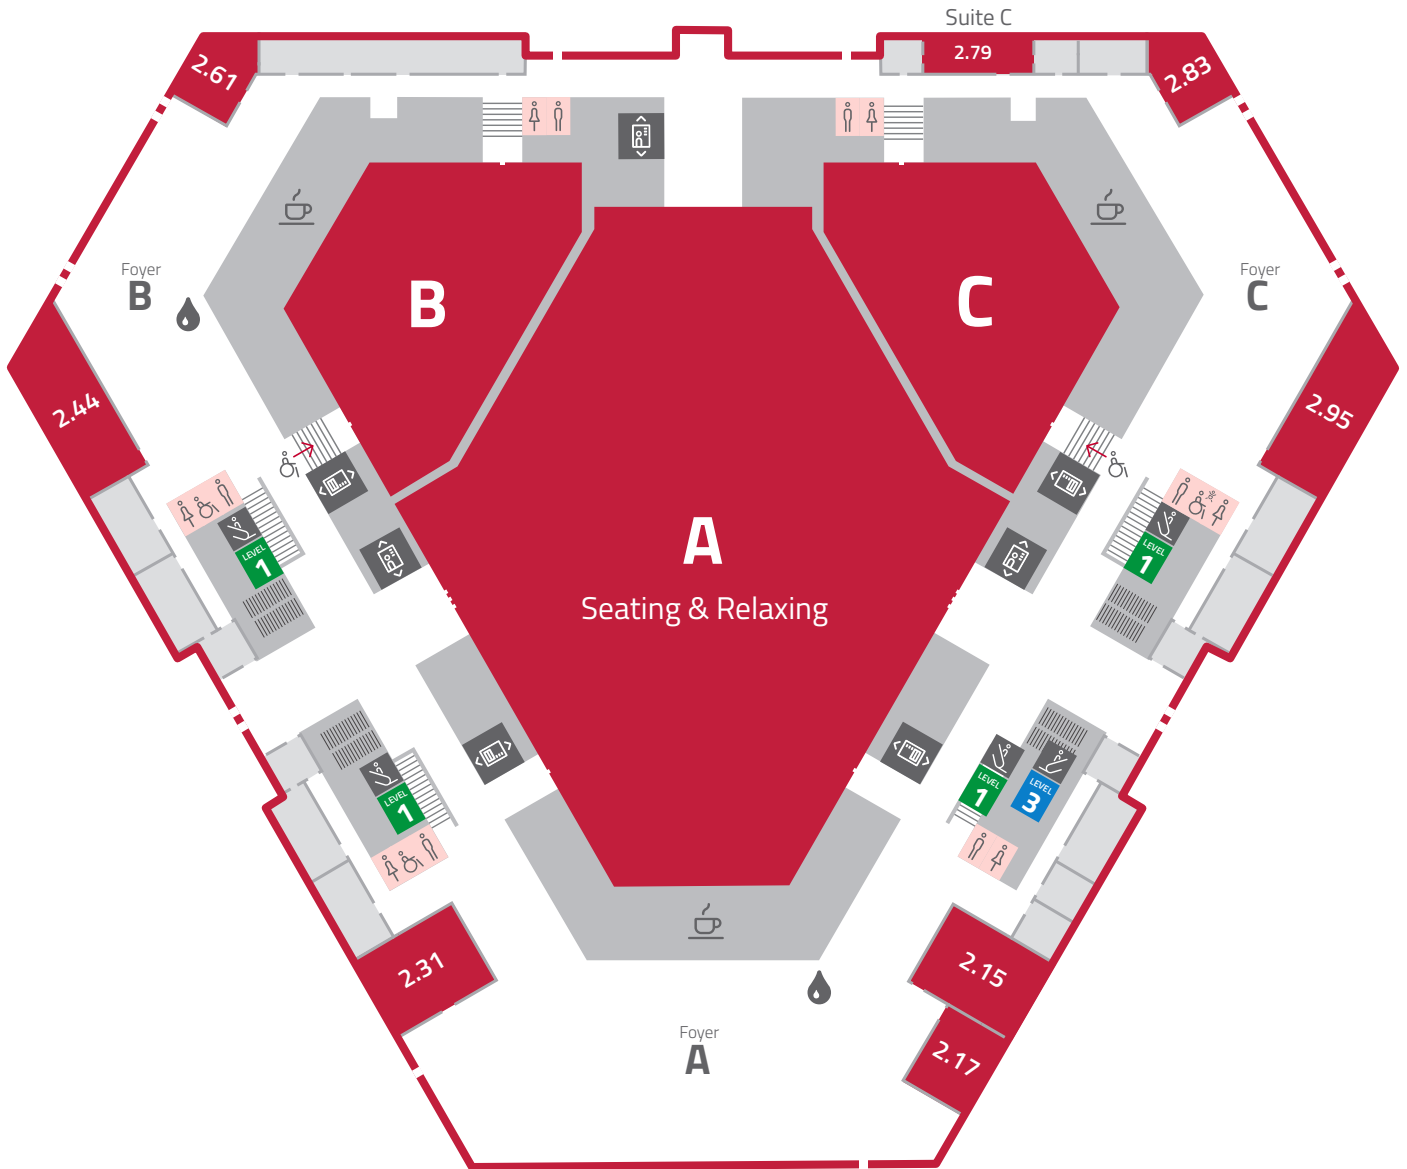

# General Assembly 2022 Purple Level -2 – basement

Lecture rooms

	Coffee spot		Elevator		Cloakroom
	Restroom		Escalator		Water station
	Baby-care room		Stairs		

# General Assembly 2022 Yellow Level 0 – ground floor

Lecture rooms | Press centre | Exhibition

- |  |                |  |           |  |                                      |  |               |
|--|----------------|--|-----------|--|--------------------------------------|--|---------------|
|  | Coffee spot    |  | Elevator  |  | Information                          |  | Water station |
|  | Restroom       |  | Escalator |  | Booth of the EDI Working Group       |  |               |
|  | Baby-care room |  | Stairs    |  | Artist-in-residence Jakub Stepanovic |  |               |

## Green Level 1 – first floor

Lecture rooms

	Coffee spot		Elevator		Water station
	Restroom		Escalator		
	Baby-care room		Stairs		

## Red Level 2 – second floor

Lecture rooms

	Coffee spot		Elevator		Water station
	Restroom		Escalator		
	Baby-care room		Stairs		