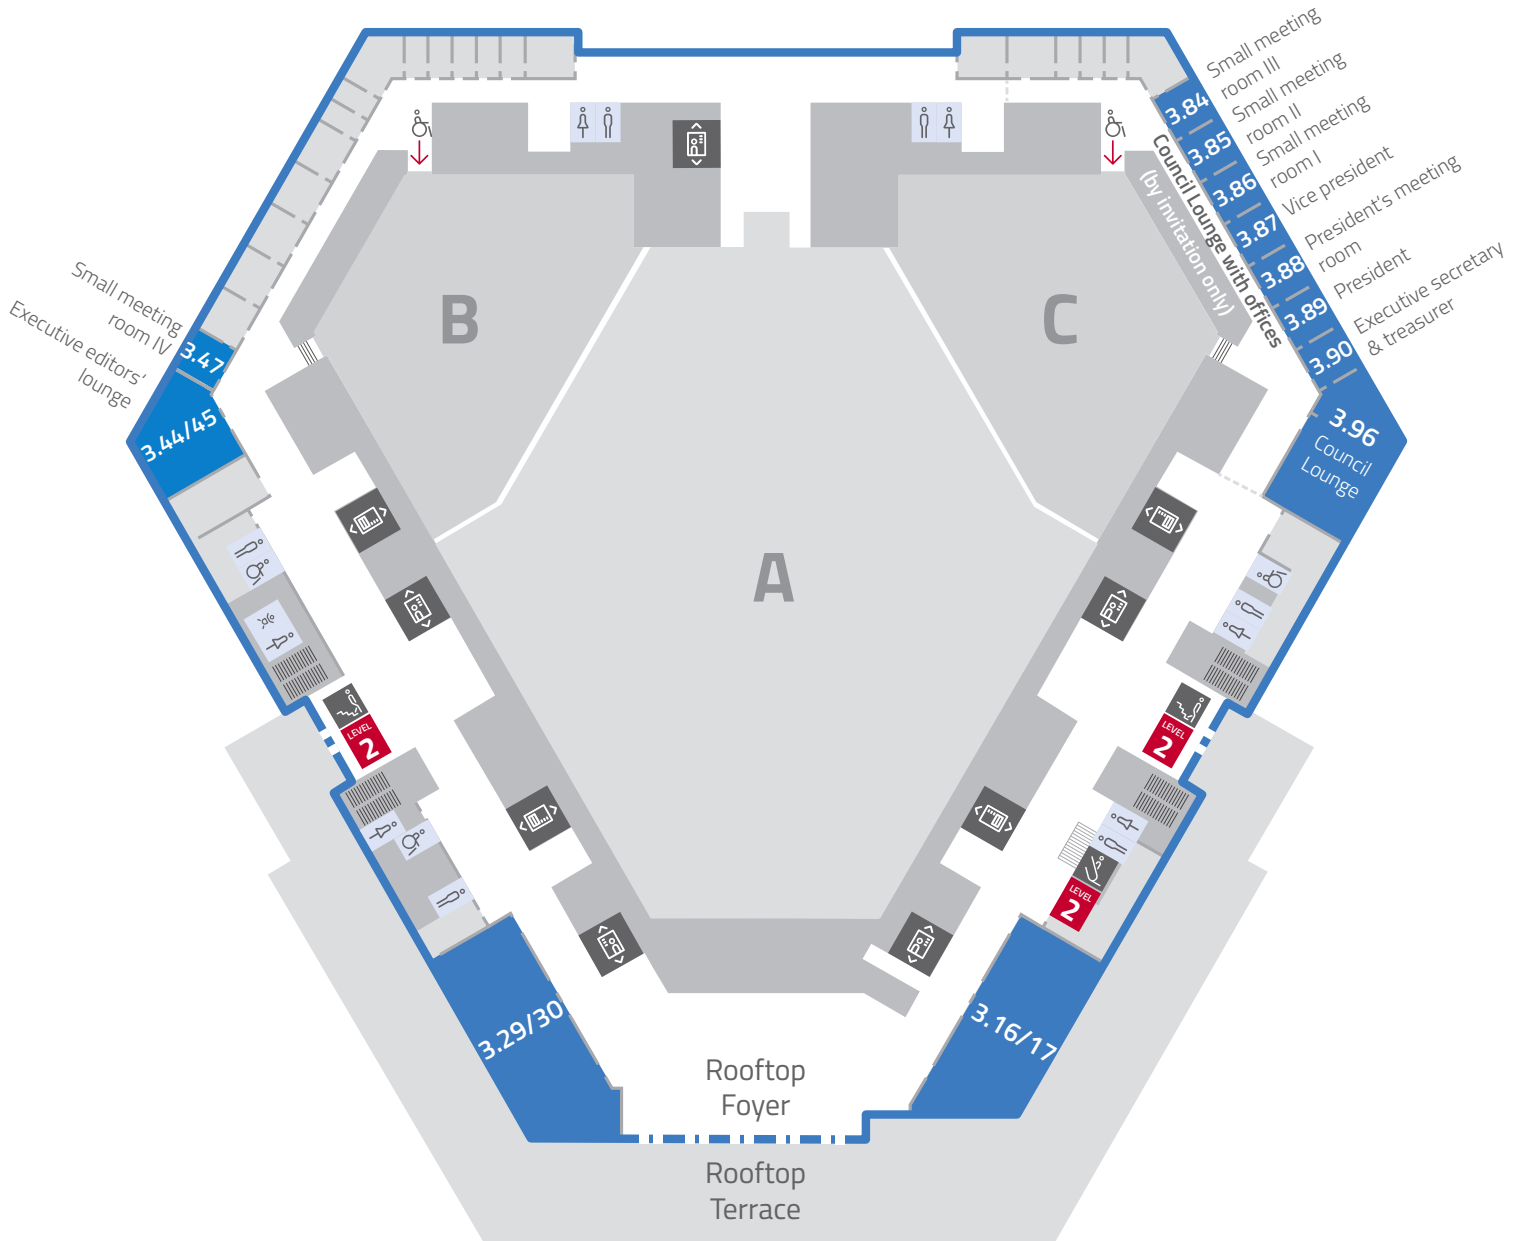

# General Assembly 2022 Yellow Level 0 – ground floor

Lecture rooms | Press centre | Exhibition

- |  |                |  |           |  |                                      |  |               |
|--|----------------|--|-----------|--|--------------------------------------|--|---------------|
|  | Coffee spot    |  | Elevator  |  | Information                          |  | Water station |
|  | Restroom       |  | Escalator |  | Booth of the EDI Working Group       |  |               |
|  | Baby-care room |  | Stairs    |  | Artist-in-residence Jakub Stepanovic |  |               |

## Green Level 1 – first floor

Lecture rooms

	Coffee spot		Elevator		Water station
	Restroom		Escalator		
	Baby-care room		Stairs		

## Red Level 2 – second floor

Lecture rooms

	Coffee spot		Elevator		Water station
	Restroom		Escalator		
	Baby-care room		Stairs		

## Blue Level 3 – third floor

Lecture rooms | EGU Council Lounge (by invitation only)

	Restroom		Escalator
	Baby-care room		Stairs
	Elevator		