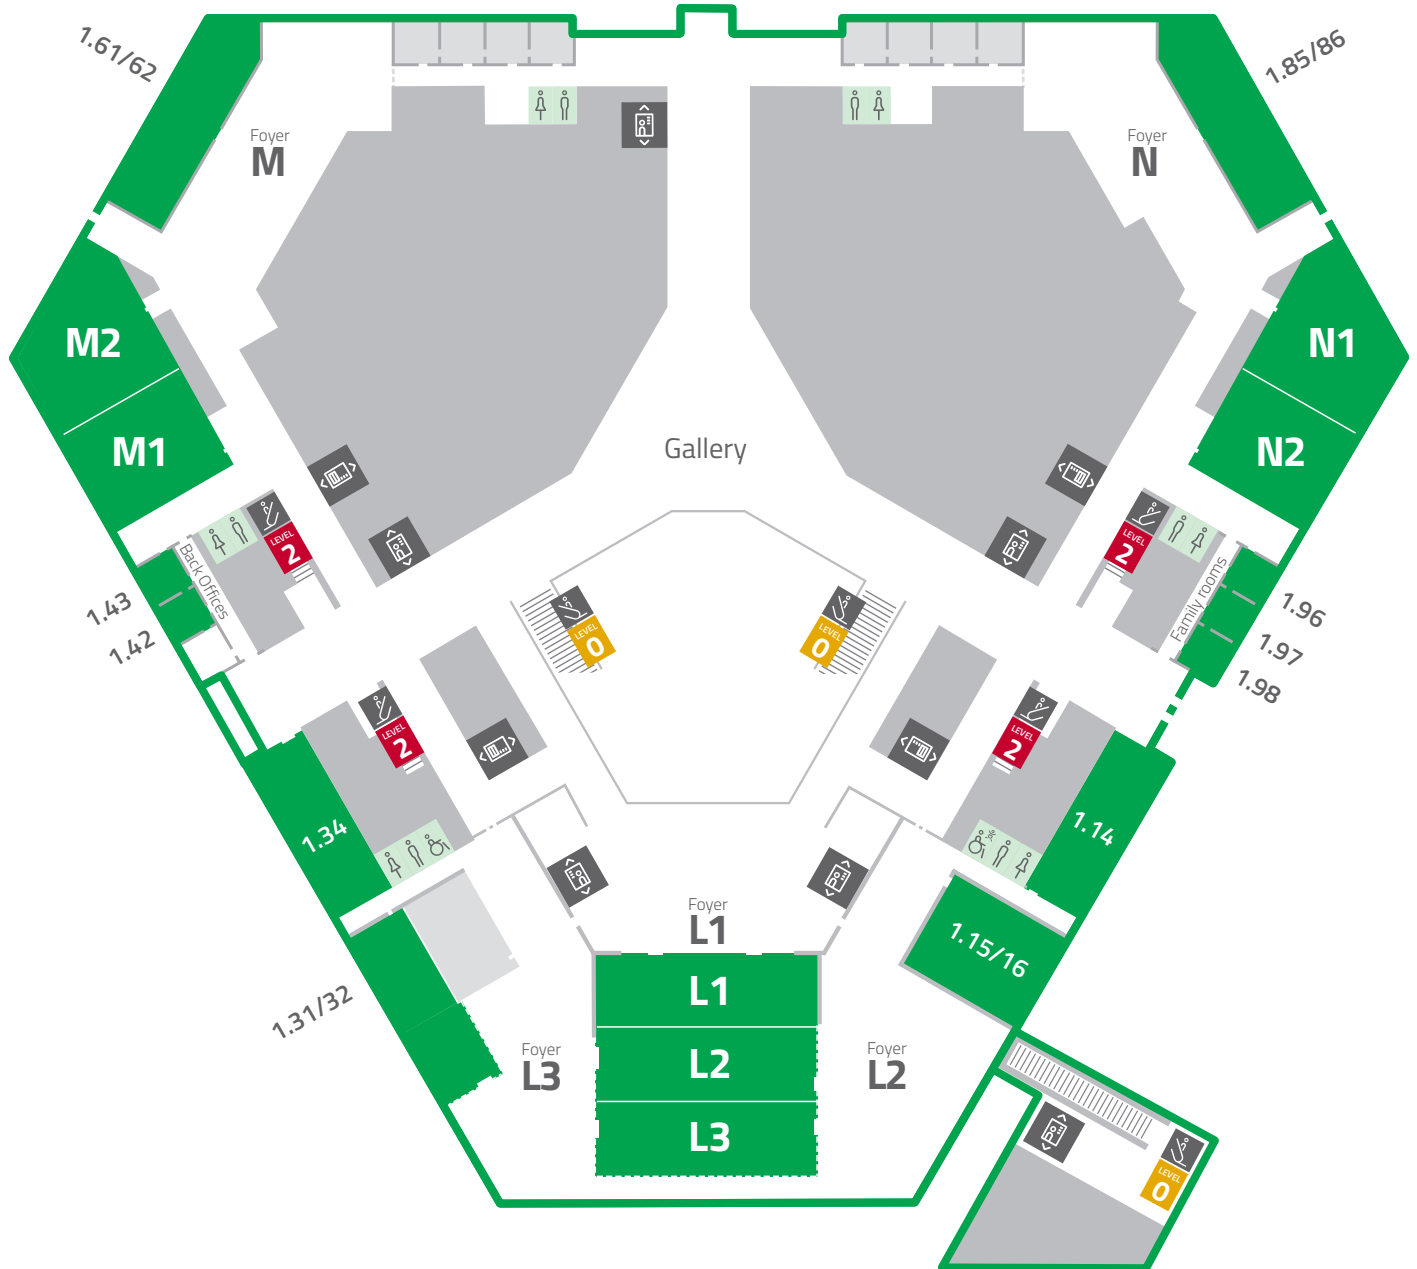

# General Assembly 2022 Purple Level -2 – basement

Lecture rooms

	Coffee spot		Elevator		Cloakroom
	Restroom		Escalator		Water station
	Baby-care room		Stairs		

# General Assembly 2022 Yellow Level 0 – ground floor

Lecture rooms | Press centre | Exhibition

- |  |                |  |           |  |                                      |  |               |
|--|----------------|--|-----------|--|--------------------------------------|--|---------------|
|  | Coffee spot    |  | Elevator  |  | Information                          |  | Water station |
|  | Restroom       |  | Escalator |  | Booth of the EDI Working Group       |  |               |
|  | Baby-care room |  | Stairs    |  | Artist-in-residence Jakub Stepanovic |  |               |

## Green Level 1 – first floor

Lecture rooms

	Coffee spot		Elevator		Water station
	Restroom		Escalator		
	Baby-care room		Stairs		

## Red Level 2 – second floor

Lecture rooms

	Coffee spot		Elevator		Water station
	Restroom		Escalator		
	Baby-care room		Stairs		