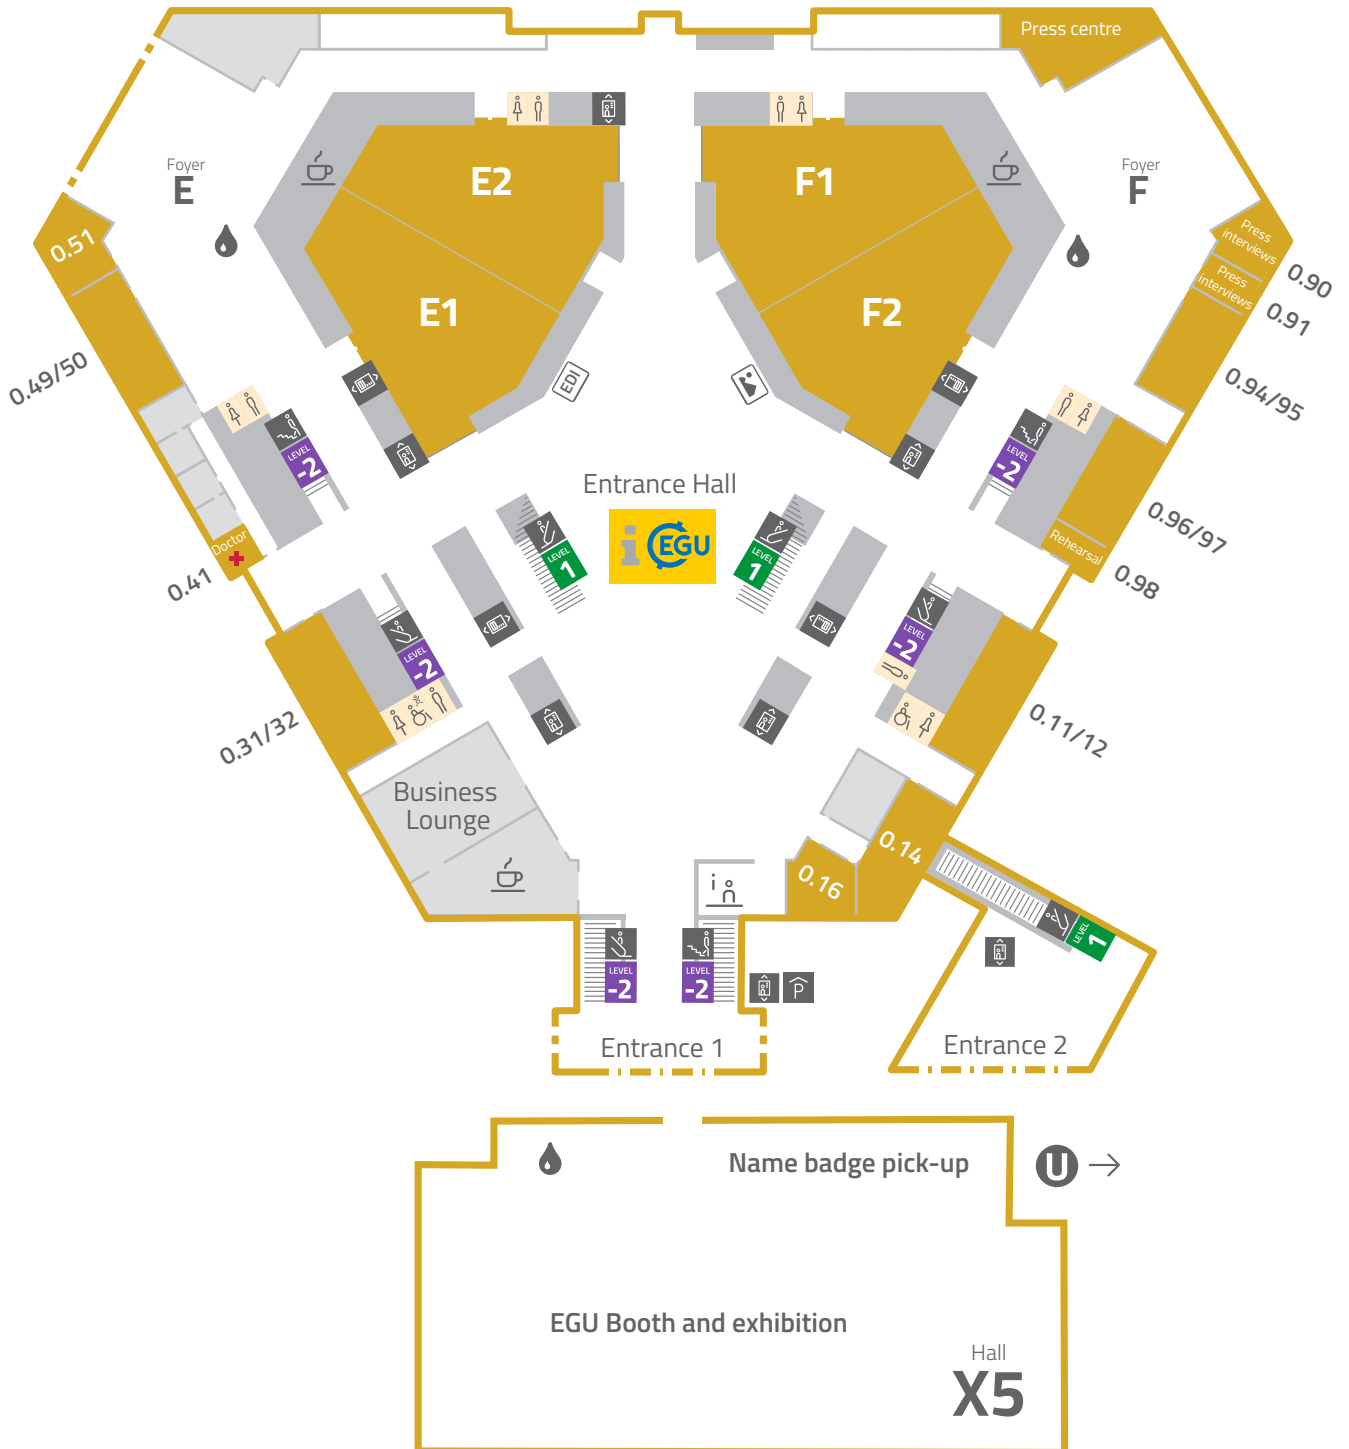

# General Assembly 2022 Purple Level -2 – basement

Lecture rooms

	Coffee spot		Elevator		Cloakroom
	Restroom		Escalator		Water station
	Baby-care room		Stairs		

# General Assembly 2022 Yellow Level 0 – ground floor

Lecture rooms | Press centre | Exhibition

- |  |                |  |           |  |                                      |  |               |
|--|----------------|--|-----------|--|--------------------------------------|--|---------------|
|  | Coffee spot    |  | Elevator  |  | Information                          |  | Water station |
|  | Restroom       |  | Escalator |  | Booth of the EDI Working Group       |  |               |
|  | Baby-care room |  | Stairs    |  | Artist-in-residence Jakub Stepanovic |  |               |

## Green Level 1 – first floor

Lecture rooms

	Coffee spot		Elevator		Water station
	Restroom		Escalator		
	Baby-care room		Stairs		

## Red Level 2 – second floor

Lecture rooms

	Coffee spot		Elevator		Water station
	Restroom		Escalator		
	Baby-care room		Stairs		