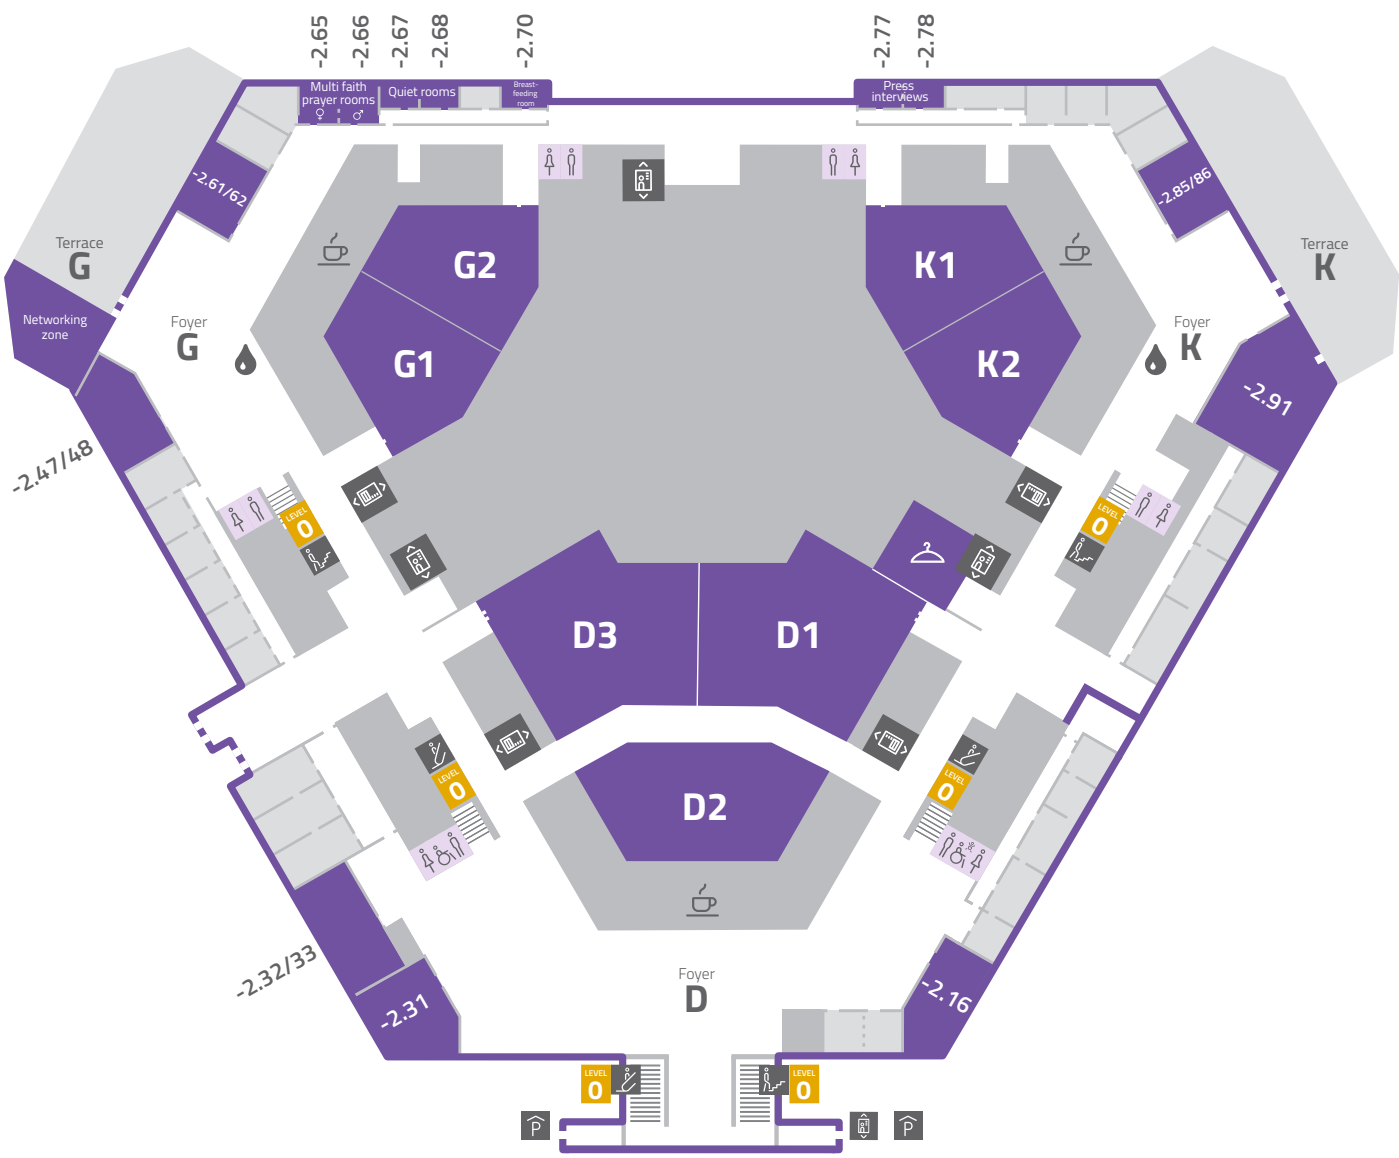

# General Assembly 2022 Purple Level -2 – basement

Lecture rooms

	Coffee spot		Elevator		Cloakroom
	Restroom		Escalator		Water station
	Baby-care room		Stairs		

# General Assembly 2022 Yellow Level 0 – ground floor

Lecture rooms | Press centre | Exhibition

- |  |                |  |           |  |                                      |  |               |
|--|----------------|--|-----------|--|--------------------------------------|--|---------------|
|  | Coffee spot    |  | Elevator  |  | Information                          |  | Water station |
|  | Restroom       |  | Escalator |  | Booth of the EDI Working Group       |  |               |
|  | Baby-care room |  | Stairs    |  | Artist-in-residence Jakub Stepanovic |  |               |

## Green Level 1 – first floor

Lecture rooms

	Coffee spot		Elevator		Water station
	Restroom		Escalator		
	Baby-care room		Stairs		

## Red Level 2 – second floor

Lecture rooms

	Coffee spot		Elevator		Water station
	Restroom		Escalator		
	Baby-care room		Stairs		